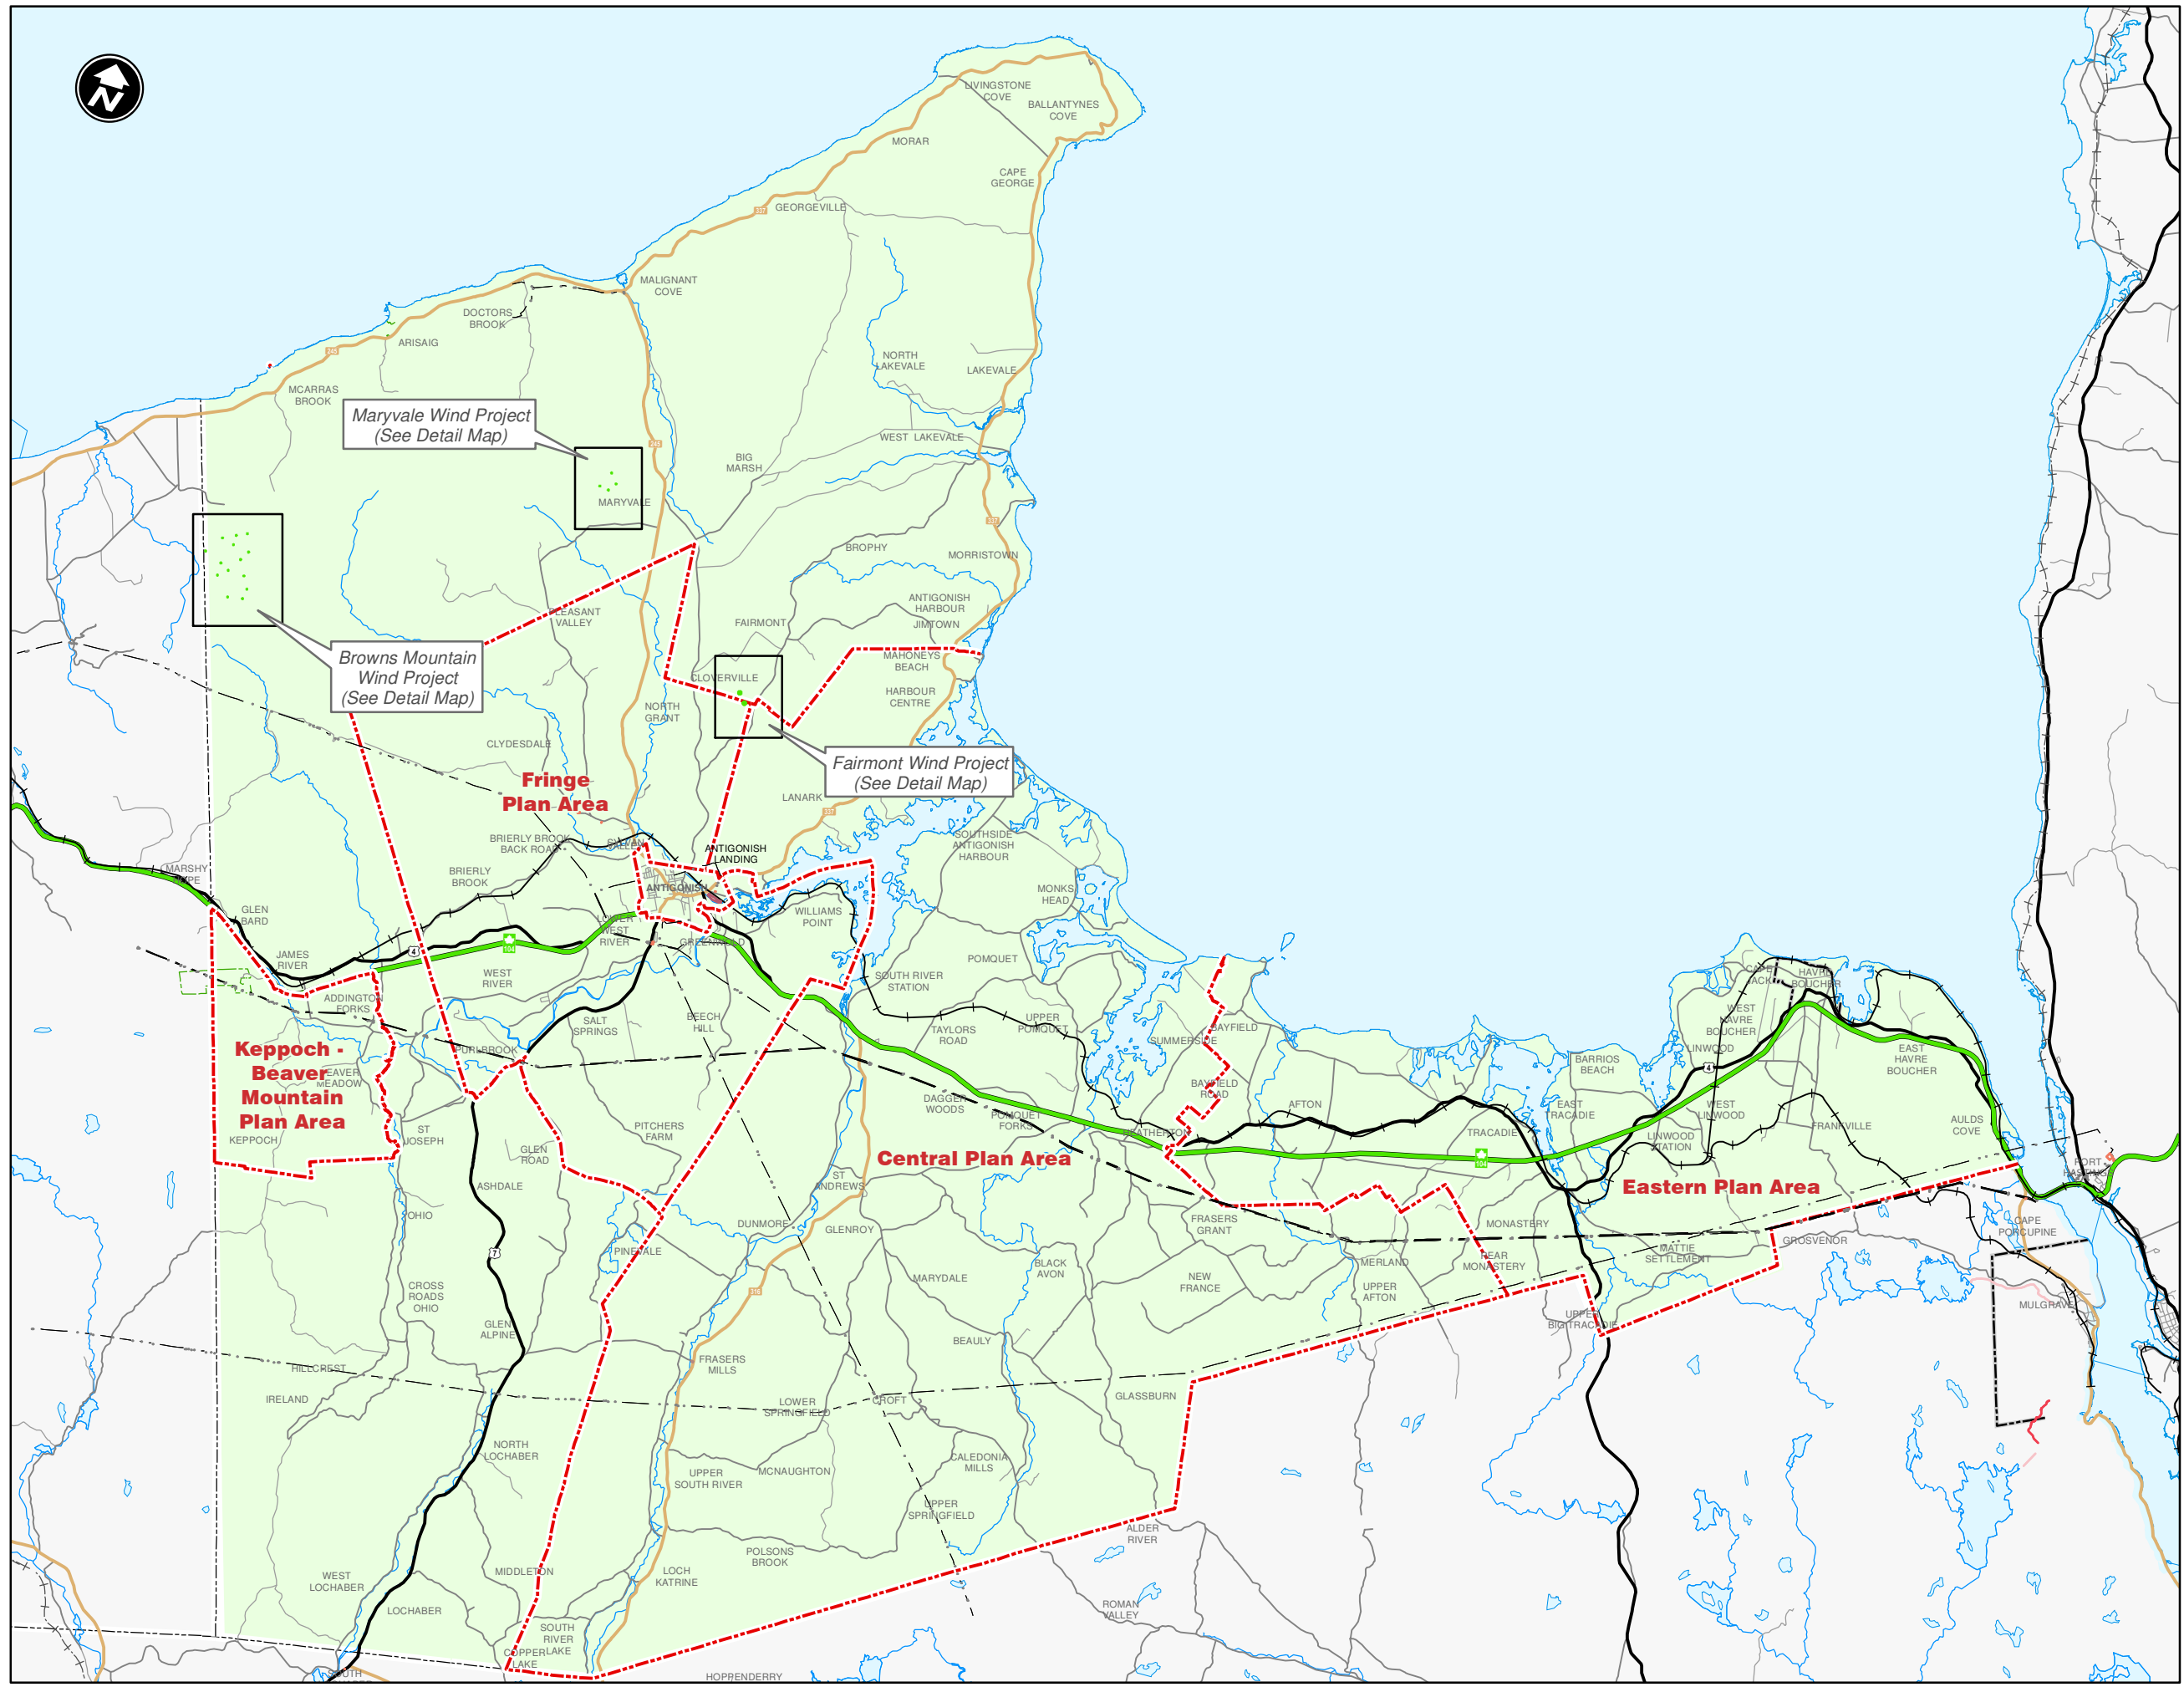

The Municipality
of the
County of Antigonish

WIND TURBINE DEVELOPMENT

Zoning Map

-  GR-1 General Resource
-  WR-1 Wind Resource

This map is a graphical representation of property boundaries which approximate the size, configuration and location of properties. This map is not a land survey and is not intended to be used for legal descriptions. THIS IS NOT AN OFFICIAL RECORD.